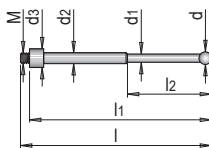

### PRODUCT DESCRIPTION

- » For HER 2110, HER 2120 HER 2410 and HER 2412
- » With carbide tip

M	d1	d2	d3	l	l1	l2	d	No.	EUR
M 4	2	3	7	60.5	56.5	24	3	HER 2160/3	< >
M 4	3	4	7	60.5	56.5	24	5	HER 2160/5	< >