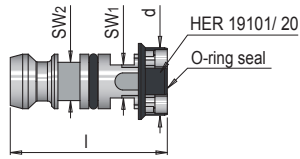

System 1

PRODUCT DESCRIPTION

- » Suitable for automatic change
- » With rinse hole

MATERIAL

- » 1.2083

SW1	SW2	d	l	 Pcs. / PU	No.	EUR
12	14	25.5	57	1	HER 1910/ 1	<>
12	14	25.5	57	12	HER 1910/12	<>
12	14	25.5	57	50	HER 1910/50	<>