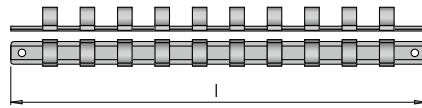

PRODUCT DESCRIPTION

- » Compatible with 1/4 and 1/2 inch square drive sockets such as the V 34402
- » 20 clips included in the delivery
- » 1/4 inch rail for maximum 17 clips,
1/2 inch rail for maximum 19 clips

l	VKT ¹⁾	No.	EUR
205	6,3mm / 1/4"	V 344022/1/4	< >
450	12,5mm / 1/2"	V 344022/1/2	< >

1) VKT: square drive