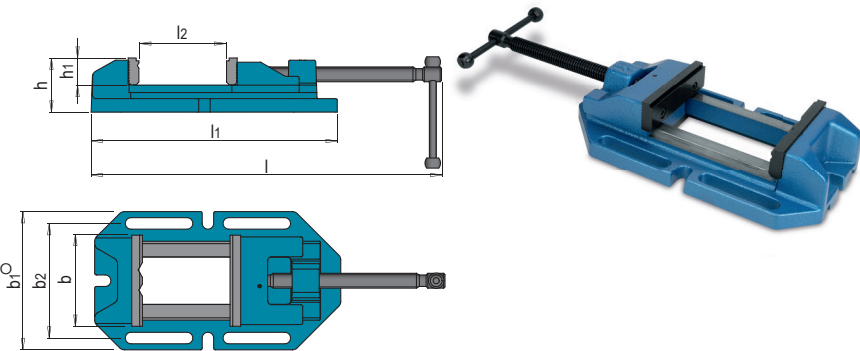

PRODUCT DESCRIPTION

- » Stable body made of high-quality casting
- » Maximum flexibility due to side and front fastening options
- » Reversible clamping jaws with step, ground on both sides
- » With jaw width of 110 and 135 mm
- » Fixed jaws with one lengthwise and two crosswise V-grooves

MATERIAL

- » Body made of special casting

INCLUDED IN THE DELIVERY

- » V-groove jaws
- » Stepped jaws

b1	b2	h	h1	l	l1	l2	b	No.	EUR
175	140	72.5	32	470	315	130	110	HWS 505/110	<>
205	170	80.5	40	550	365	160	135	HWS 505/135	<>